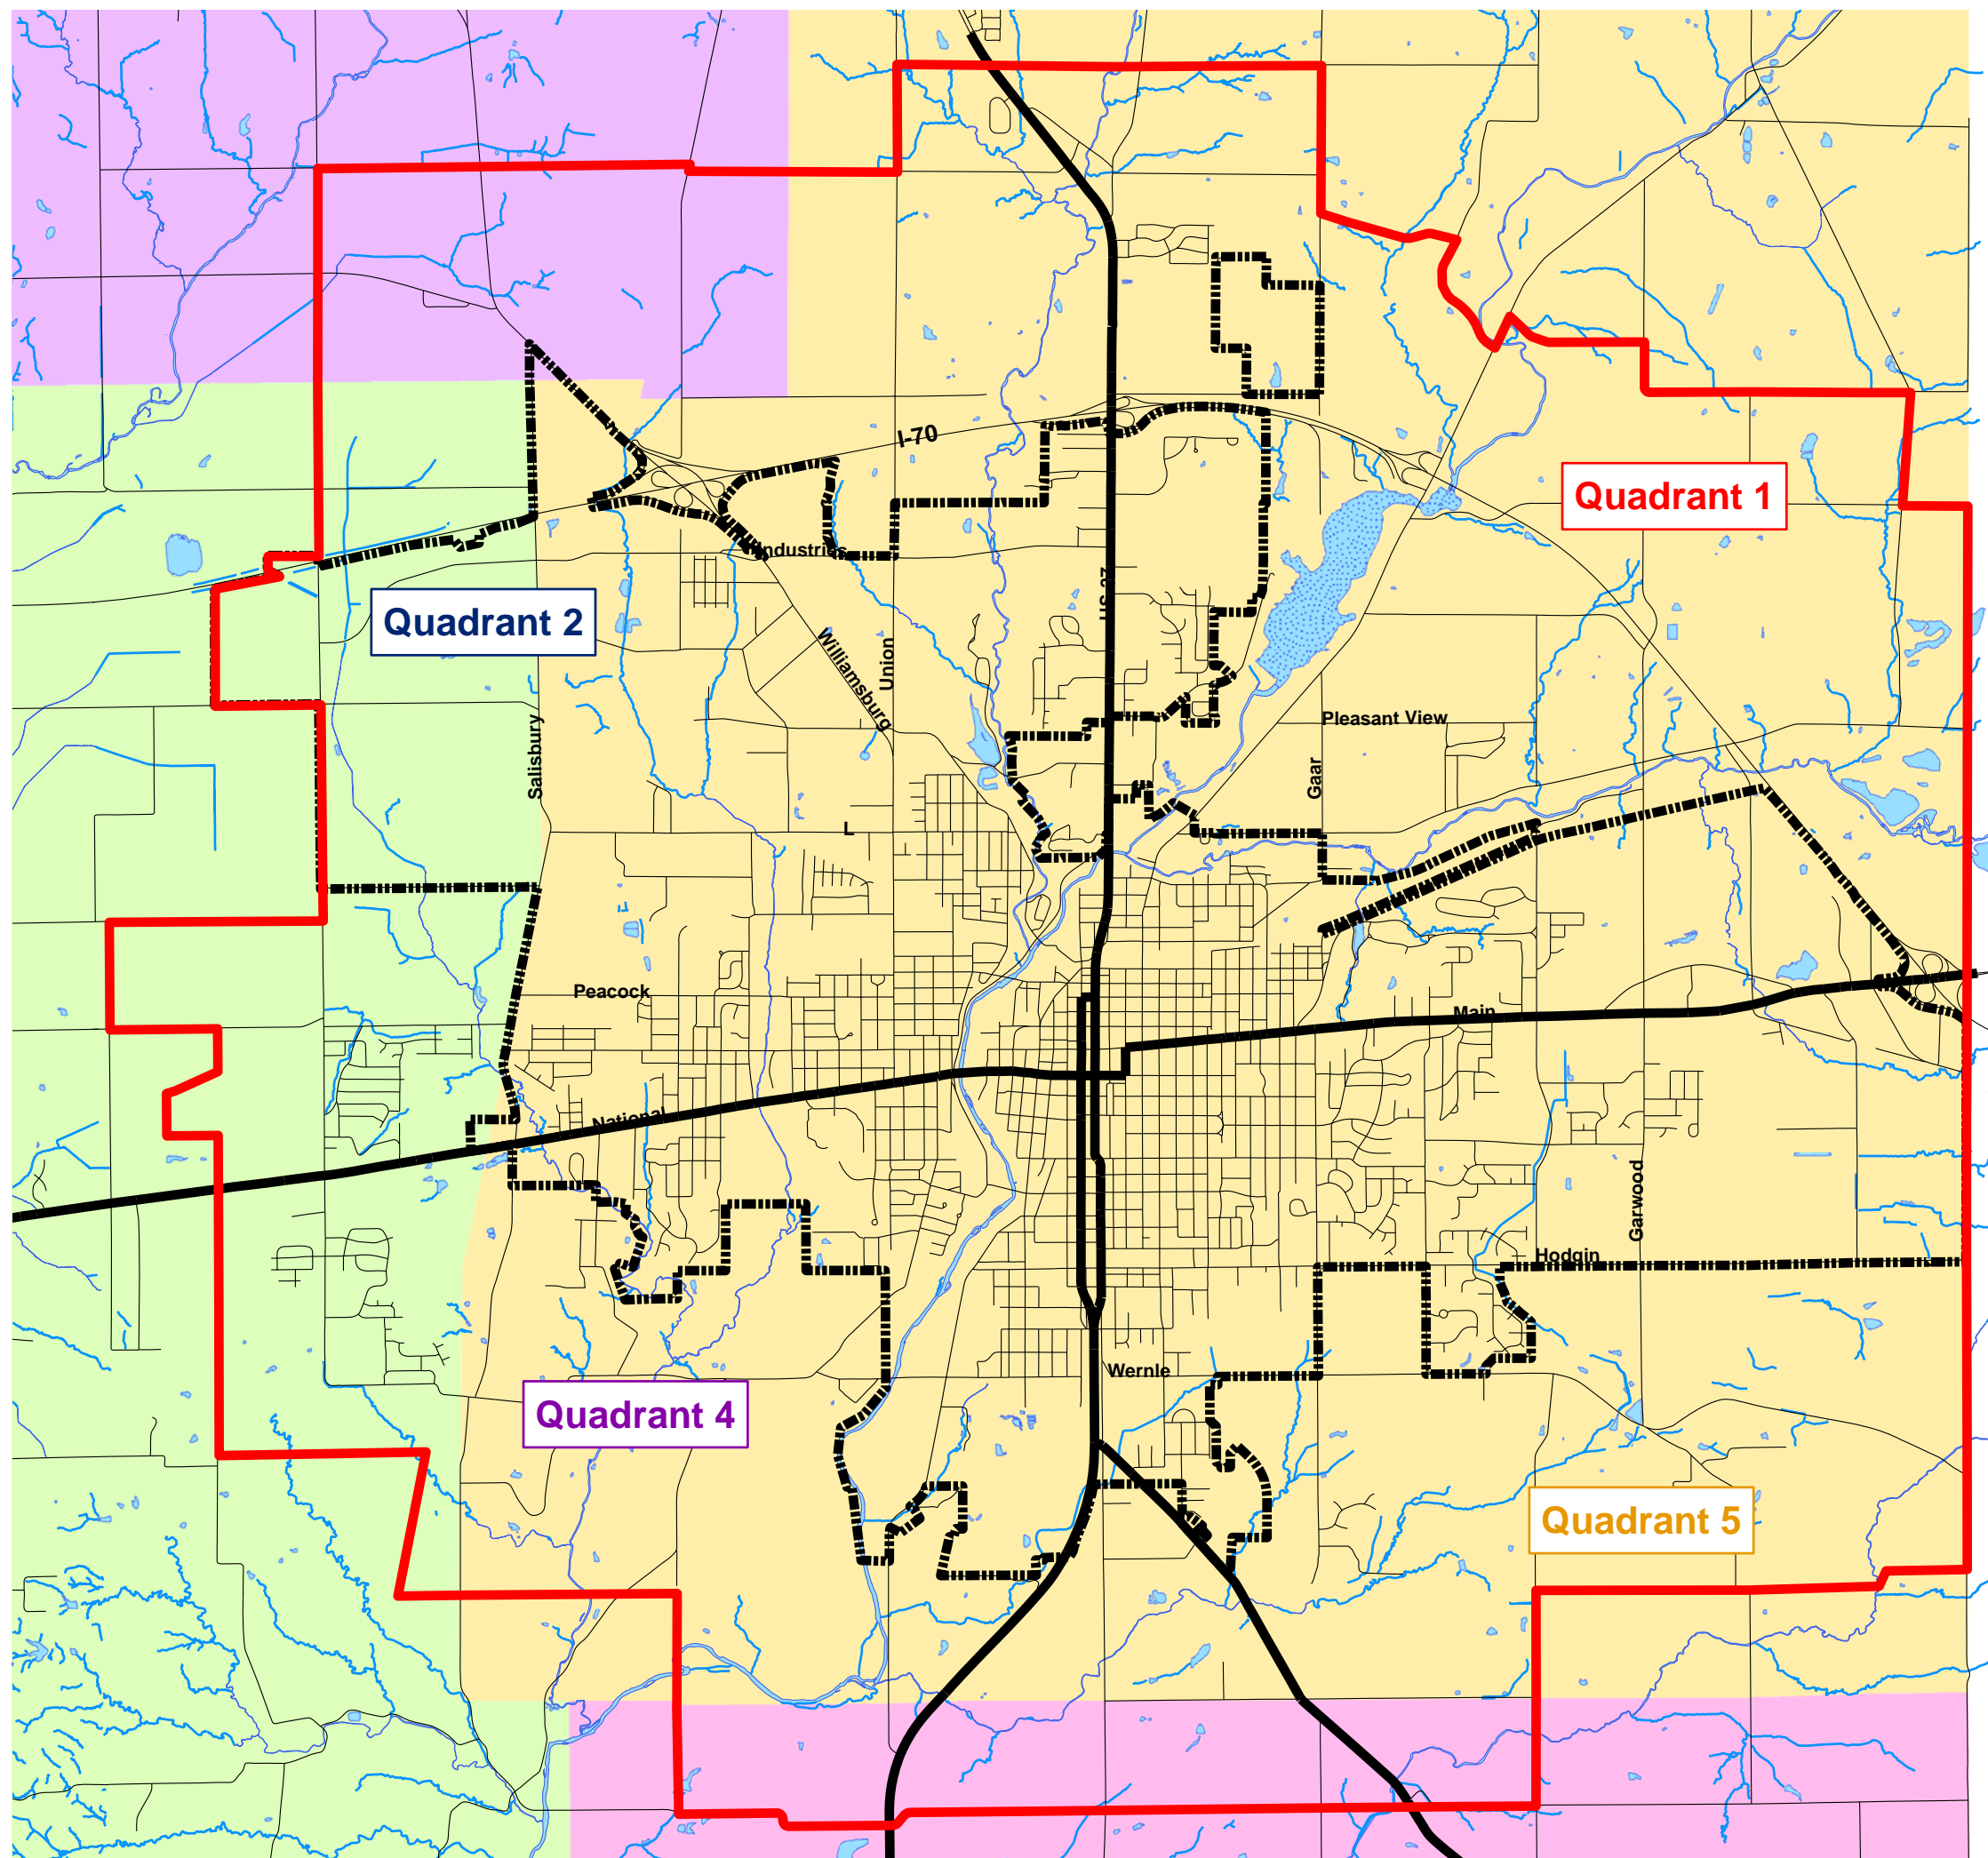

# Base Map

City of Richmond  
Wayne County, IN

-  Richmond City Limits
-  Boundary of '2-Mile Fringe' Area
- Richmond Area Townships**
  -  Boston Twp.
  -  Center Twp.
  -  Wayne Twp.
  -  Webster Twp.

Data Sources:  
Wayne County/City of Richmond Geographic Information System  
Indiana Spatial Data Portal