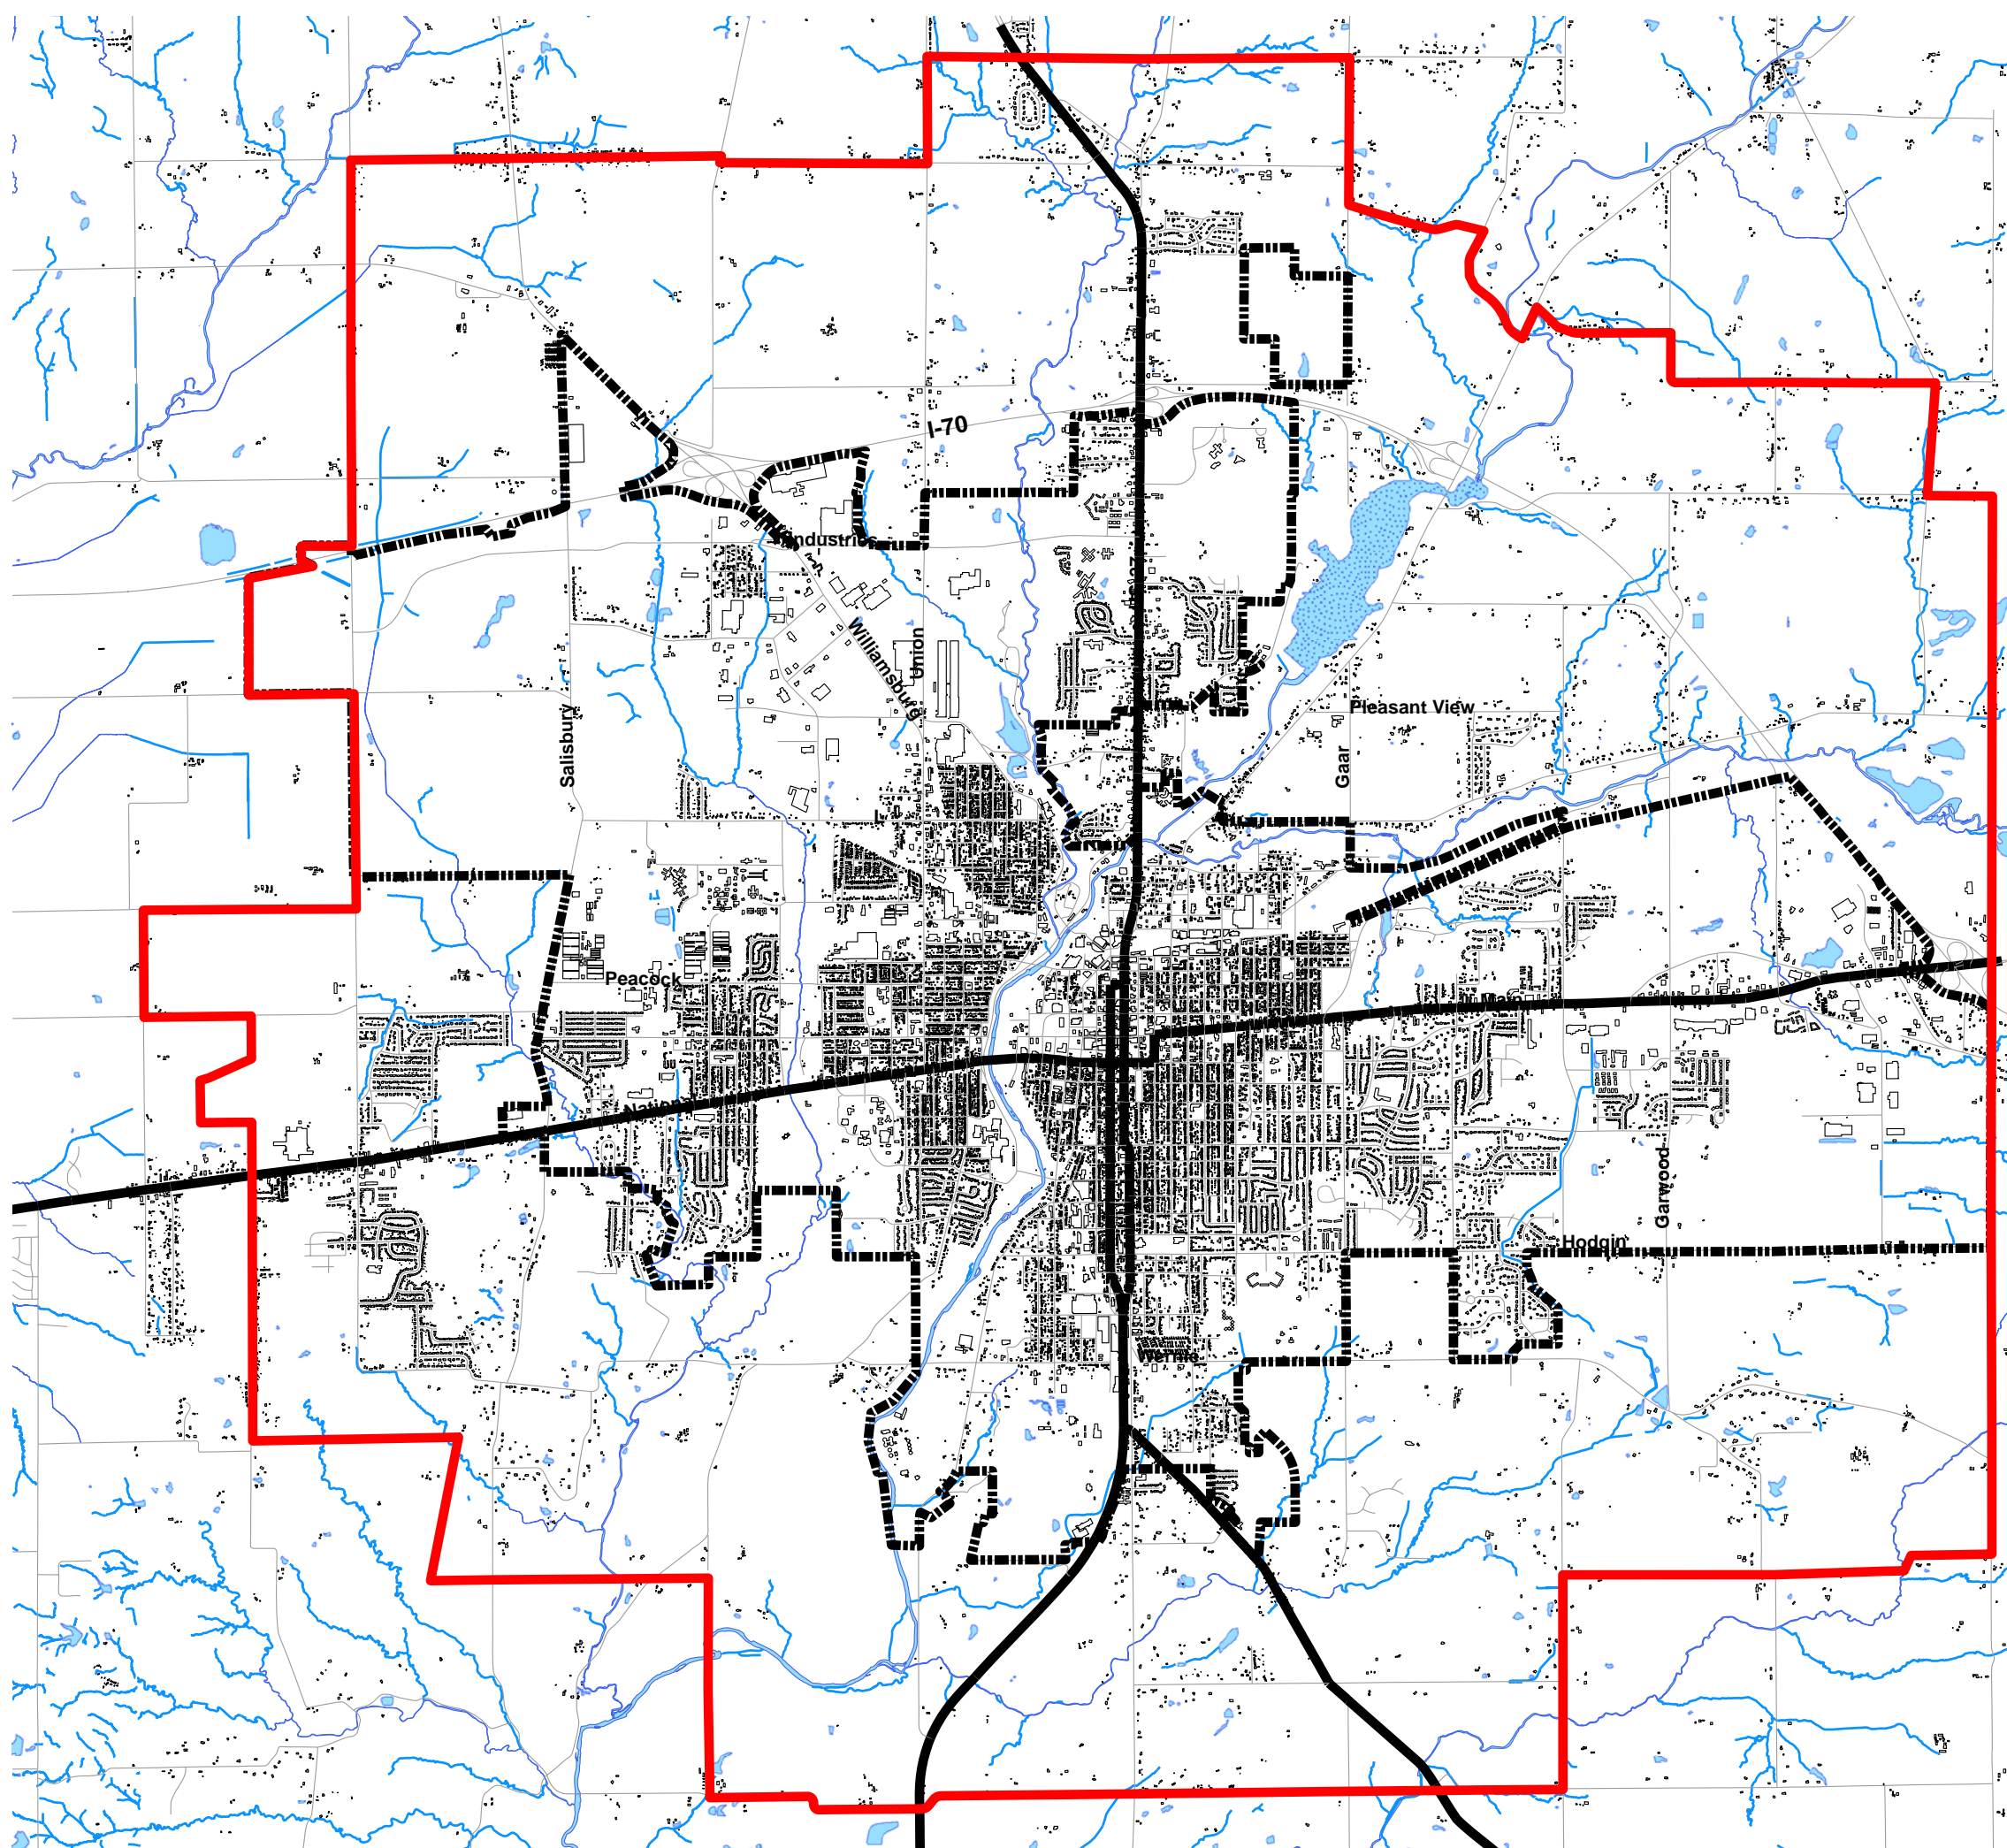

Building Footprints

City of Richmond
Wayne County, IN

-  Boundary of 2-Mile Fringe
-  City Boundary
-  Building Footprints

Data Sources:
Wayne County/City of Richmond Geographic Information System
Indiana Spatial Data Portal