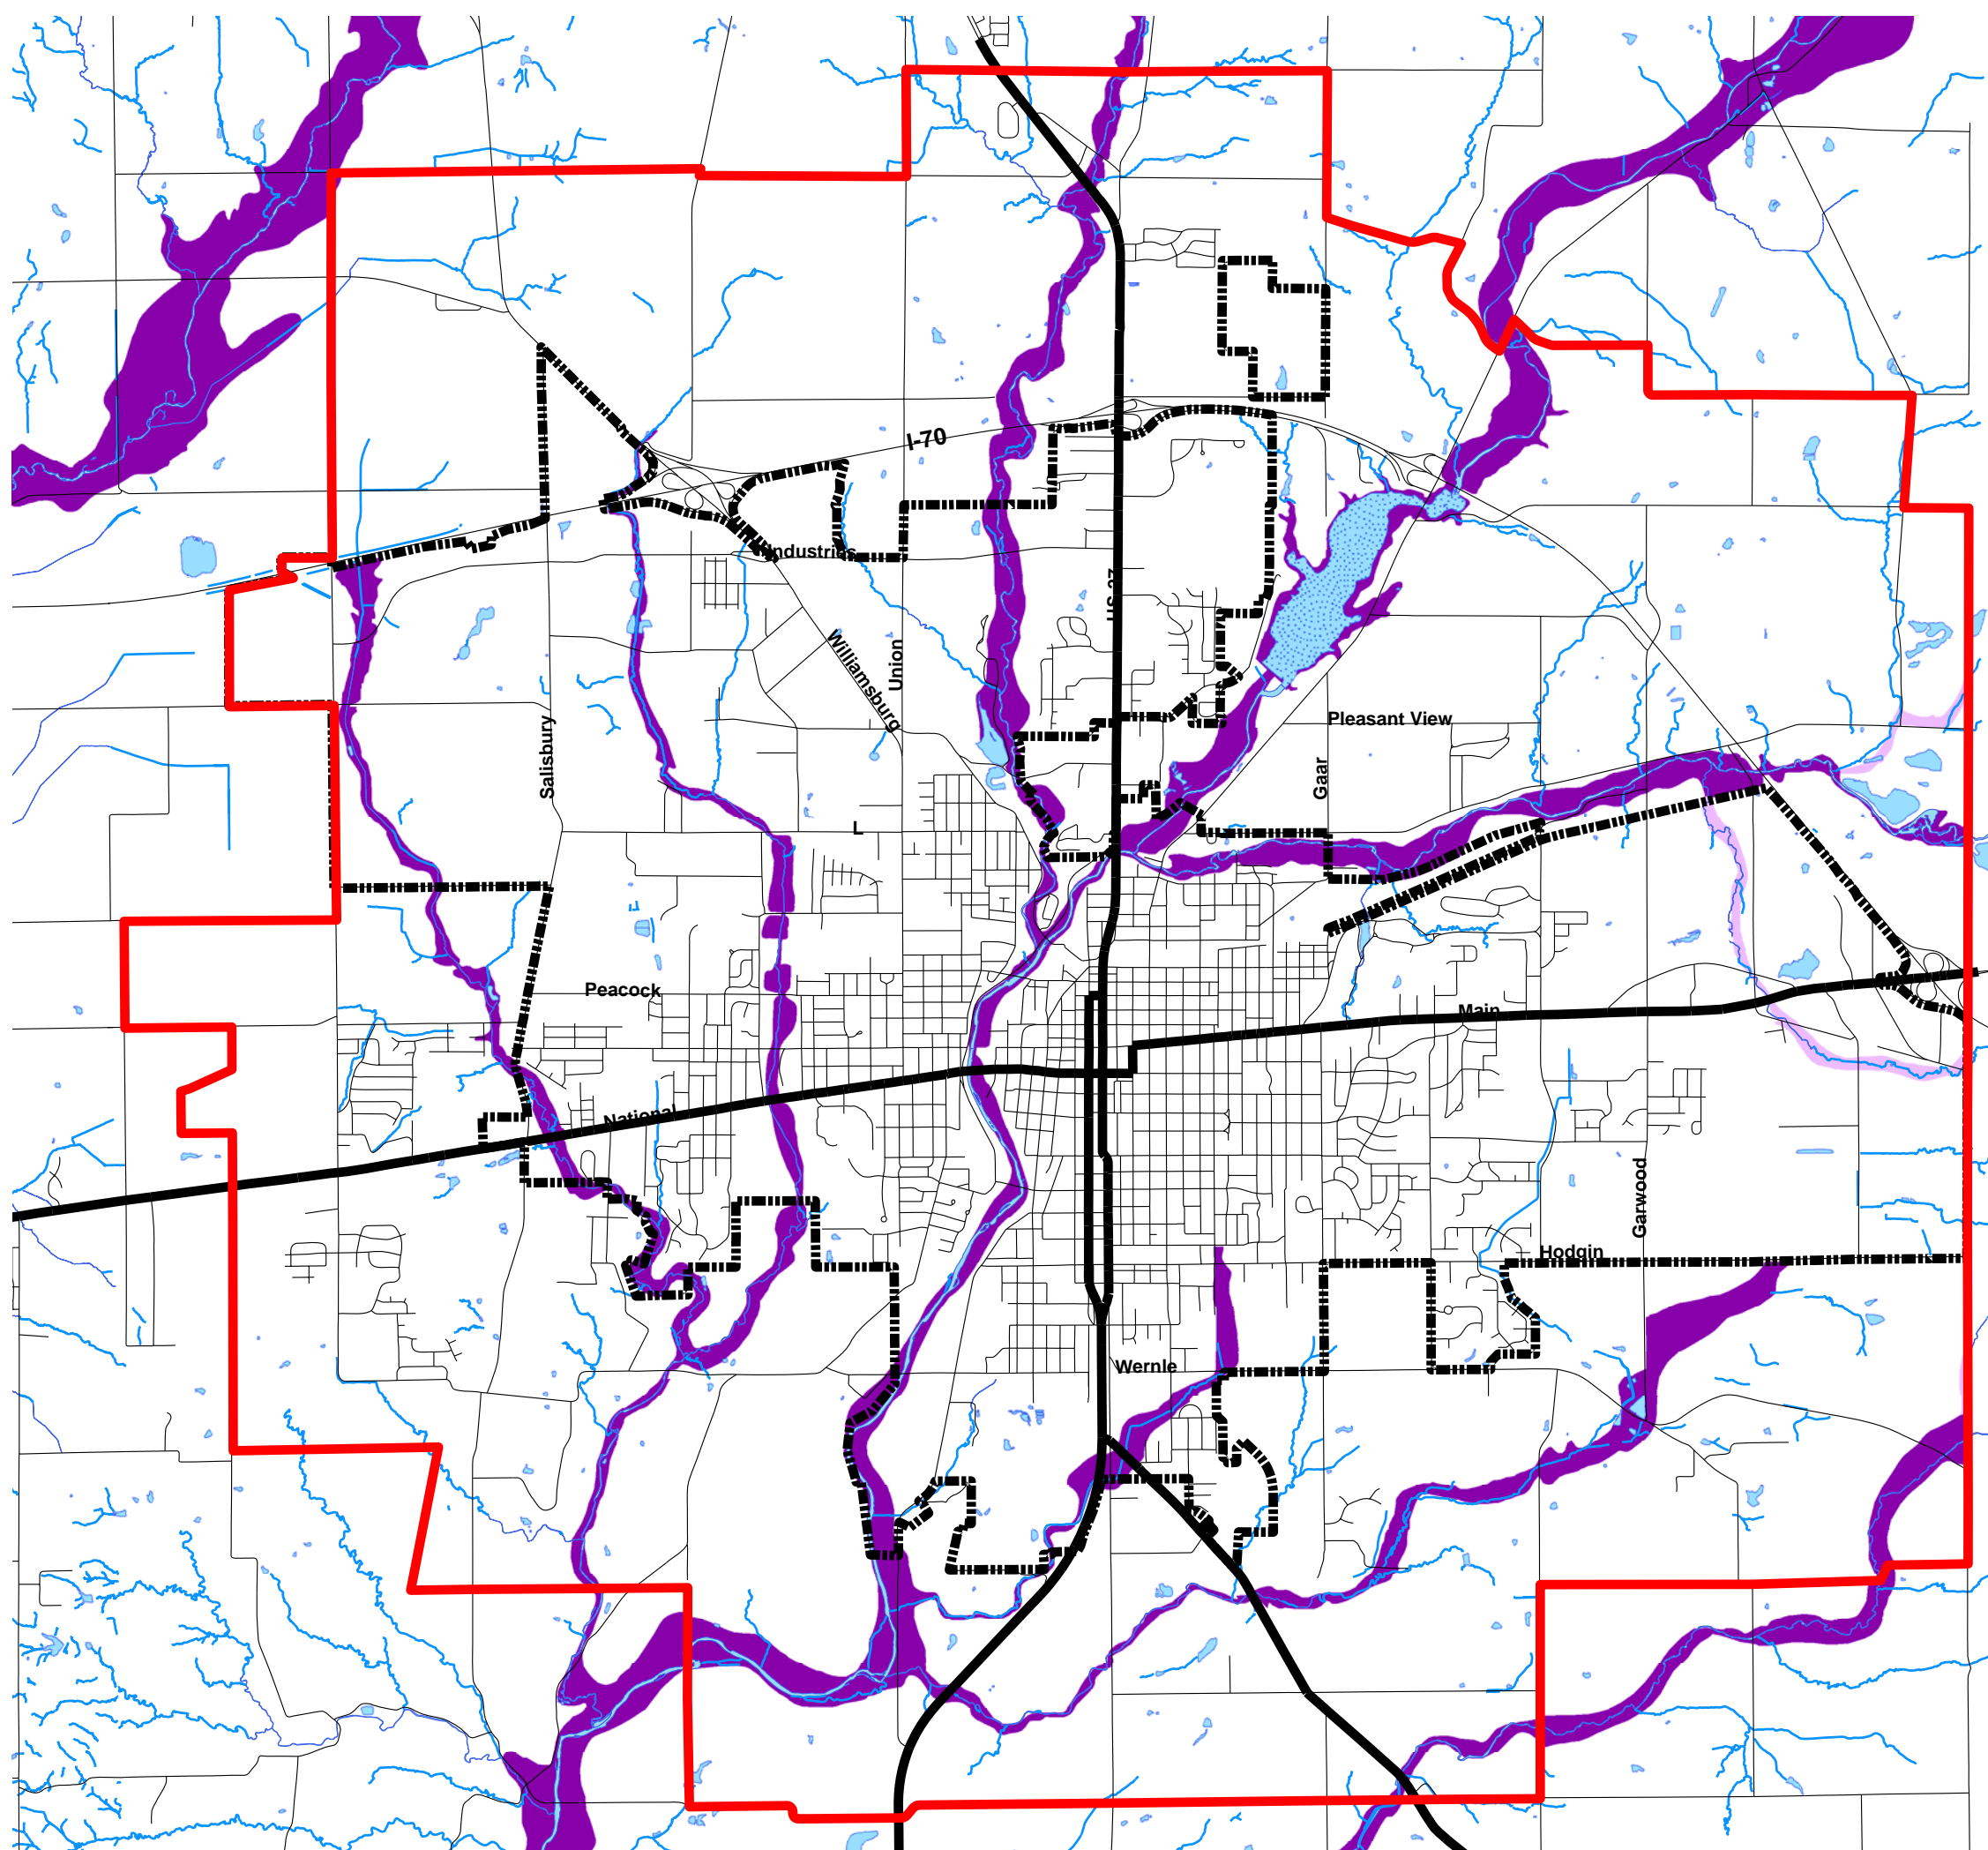

Floodplains

City of Richmond
Wayne County, IN

FEMA Floodplains

Flood Zones

- A
- AE

Data Sources:
Wayne County/City of Richmond Geographic Information System
Indiana Spatial Data Portal