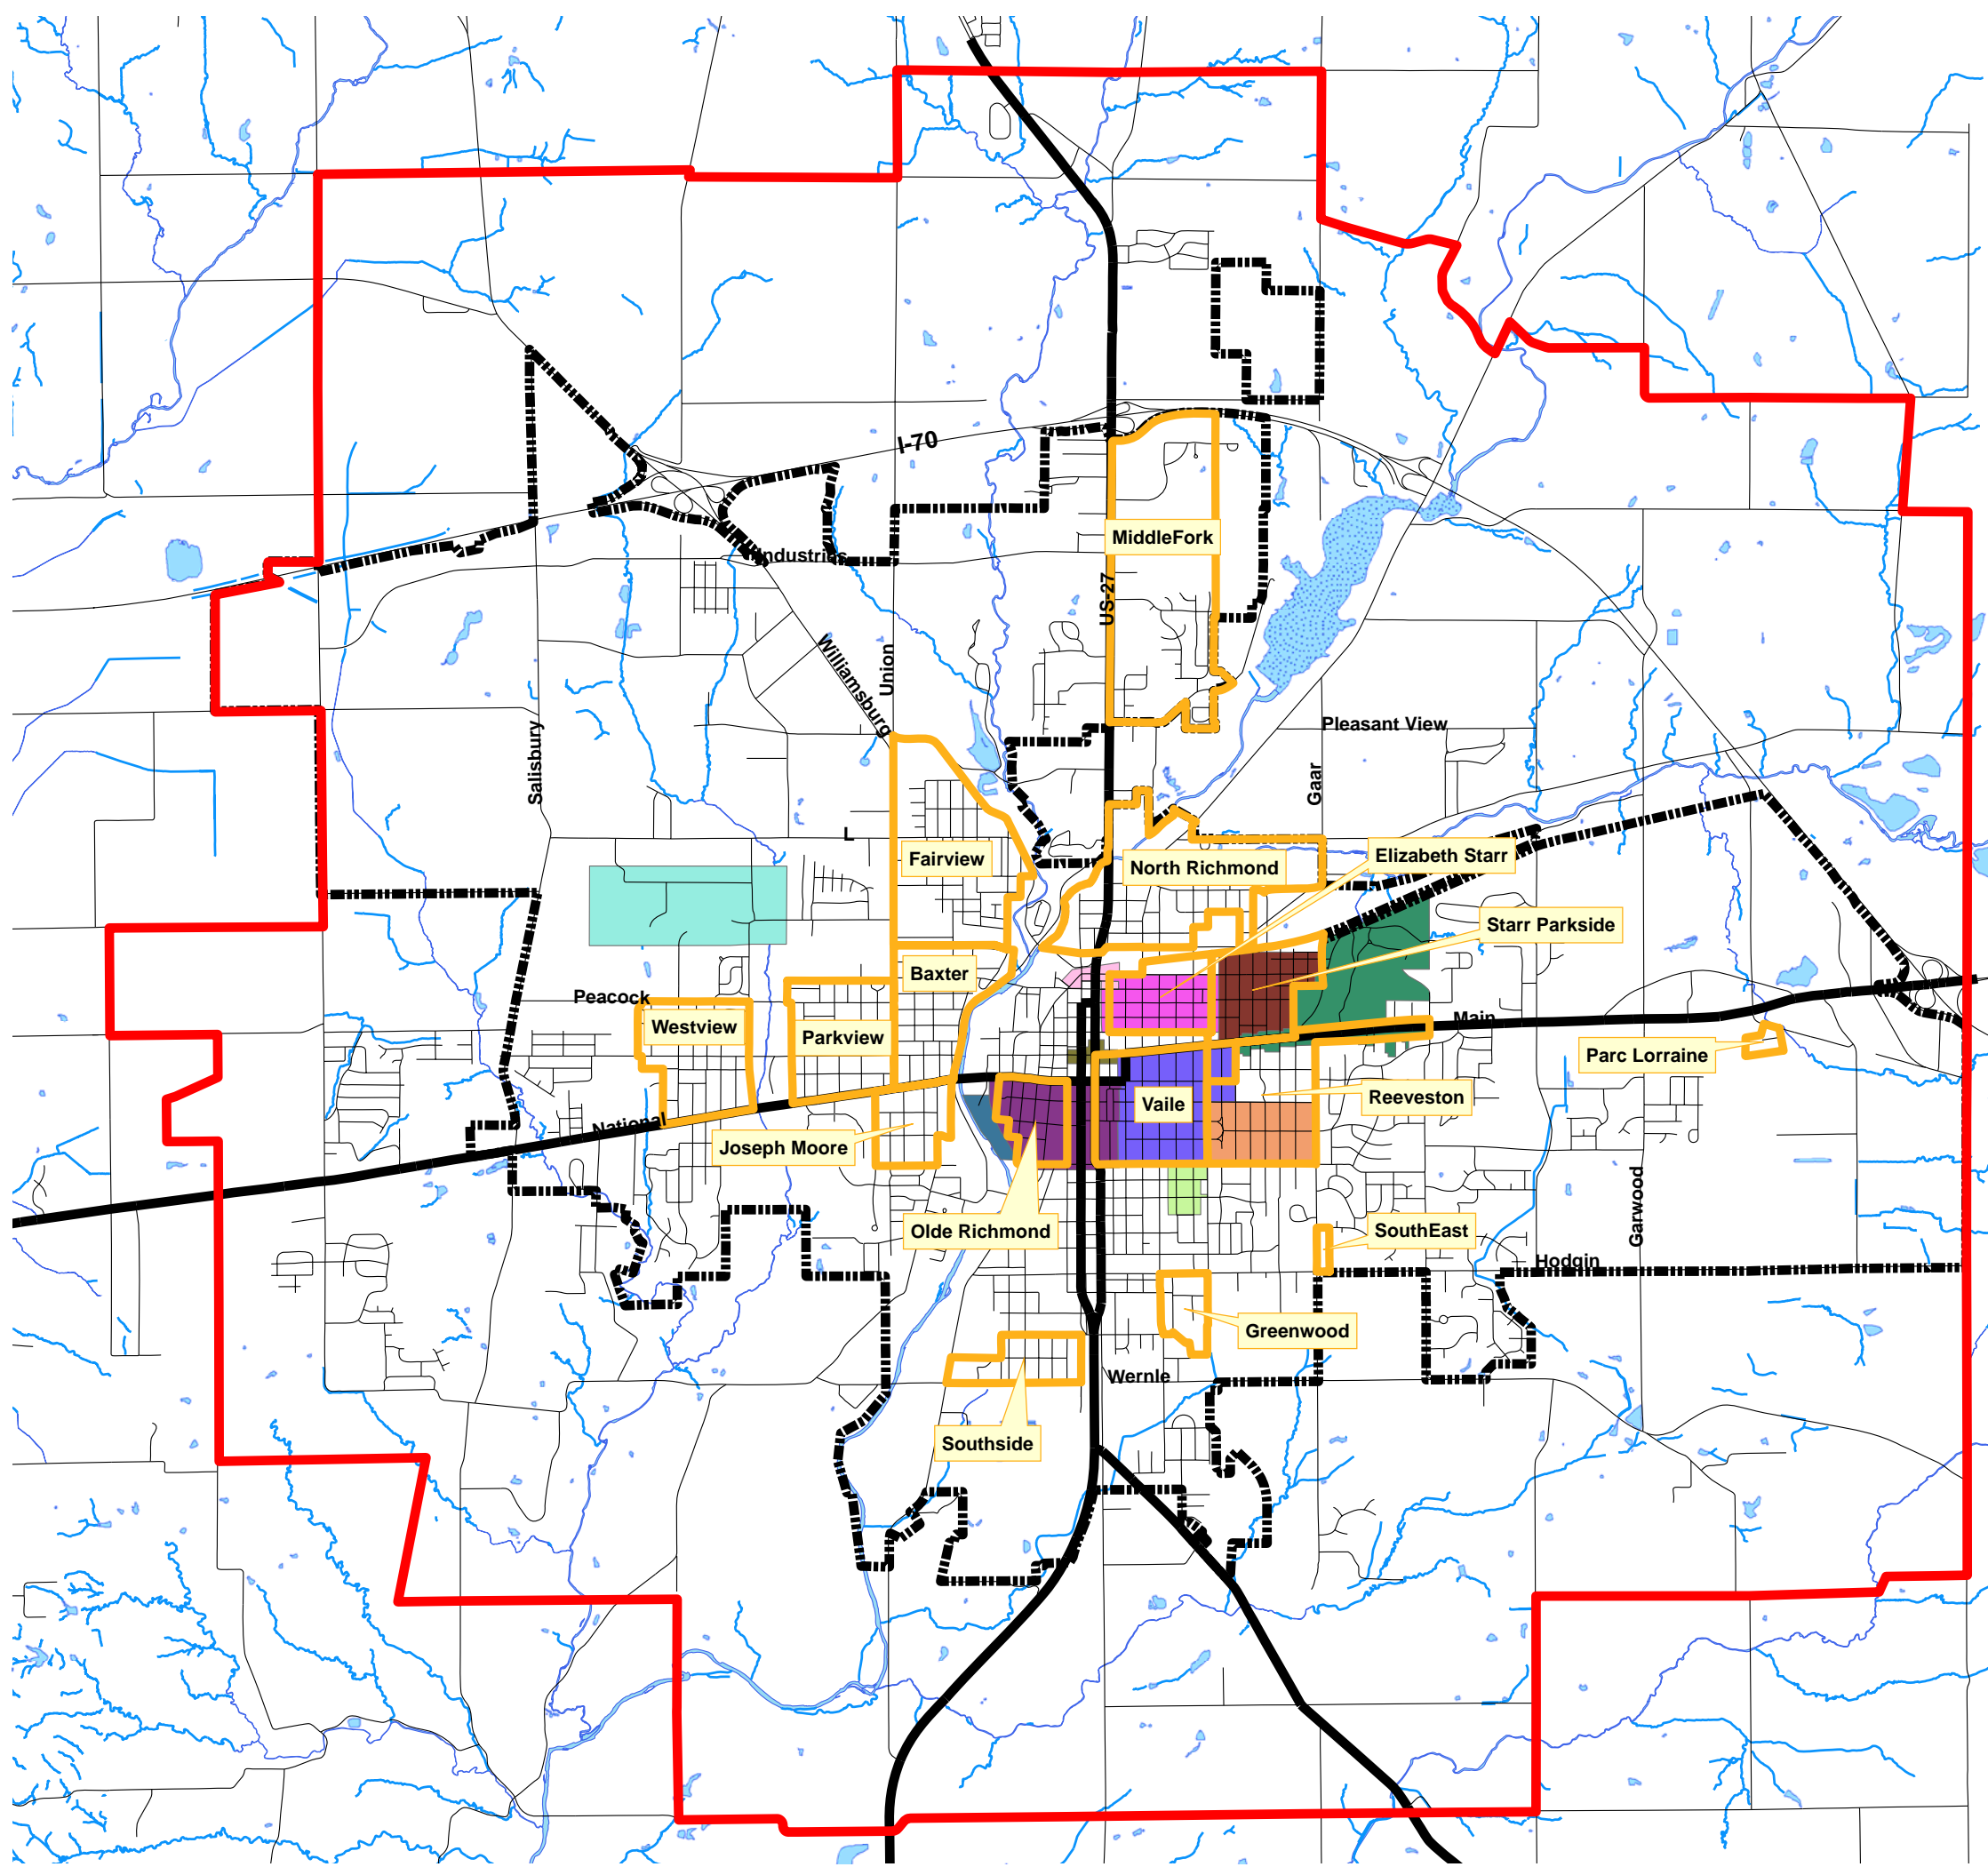

Historic Districts & Neighborhoods

City of Richmond Wayne County, IN

- Richmond City Limits
- Boundary of '2-Mile Fringe' Area
- Neighborhoods
- Historic Districts**
- Glen Miller Park
- Grand Boulevard
- Old Richmond
- Reeveston Place
- Richmond Bungalow/Cottage
- Richmond Downtown
- Richmond Railroad Station
- Richmond Southside
- Richmond State Hospital
- Starr
- Starr Piano/Gennett Record Co

Data Sources:
Wayne County/City of Richmond Geographic Information System
Indiana Spatial Data Portal