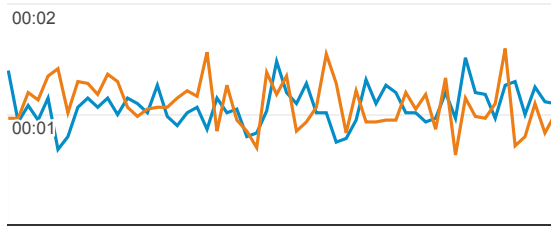

% of Total: 100.00% (90,251)

Daily Visits

Nov 20, 2014 - Jan 14, 2015:

● Sessions

Sep 25, 2014 - Nov 19, 2014:

● Sessions

Avg. Time on Site

Nov 20, 2014 - Jan 14, 2015

00:01:05

Avg for View: 00:01:05 (0.00%)

Sep 25, 2014 - Nov 19, 2014

00:01:06

Avg for View: 00:01:06 (0.00%)

Avg. Time on Site

Nov 20, 2014 - Jan 14, 2015:

● Avg. Session Duration

Sep 25, 2014 - Nov 19, 2014:

● Avg. Session Duration

Mobile Visits

Mobile (Including Tablet)	Sessions	Pageviews
---------------------------	----------	-----------

No

Nov 20, 2014 - Jan 14, 2015 34,316 55,614