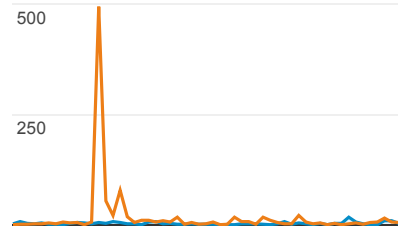

Sep 25, 2014 - Nov 19, 2014 41,207 67,503

% Change -16.72% -17.61%

Yes

Nov 20, 2014 - Jan 14, 2015 11,637 16,800

Sep 25, 2014 - Nov 19, 2014 14,476 22,748

% Change -19.61% -26.15%

Avg. Page Load Time (sec)

Nov 20, 2014 - Jan 14, 2015:

● Avg. Page Load Time (sec)

Sep 25, 2014 - Nov 19, 2014:

● Avg. Page Load Time (sec)

Visits and Pages/Visit by Landing Page

Landing Page	Sessions	Pages / Session
/howto/computers/cut-copy-paste.htm		
Nov 20, 2014 - Jan 14, 2015	21,225	1.03
Sep 25, 2014 - Nov 19, 2014	23,909	1.03
% Change	-11.23%	-0.29%
/default.htm		
Nov 20, 2014 - Jan 14, 2015	6,696	2.58
Sep 25, 2014 - Nov 19, 2014	9,301	2.45
% Change		

Social Referral

Nov 20, 2014 - Jan 14, 2015:

● Sessions

Sep 25, 2014 - Nov 19, 2014:

● Sessions

Total Unique Searches by Search ...

Search Term	Total Unique Searches
jobs	

Traffic Types