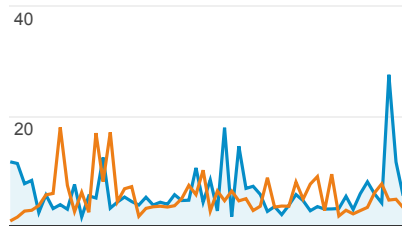

Sep 25, 2014 - Nov 19, 2014:

● Avg. Session Duration

Mobile Visits

Mobile (Including Tablet)	Sessions	Pageviews
---------------------------	----------	-----------

No

Nov 20, 2014 - Jan 14, 2015 34,316 55,614

Sep 25, 2014 - Nov 19, 2014 41,207 67,503

% Change -16.72% -17.61%

Yes

Nov 20, 2014 - Jan 14, 2015 11,637 16,800

Sep 25, 2014 - Nov 19, 2014 14,476 22,748

% Change -19.61% -26.15%

Avg. Page Load Time (sec)

Nov 20, 2014 - Jan 14, 2015:

● Avg. Page Load Time (sec)

Sep 25, 2014 - Nov 19, 2014:

● Avg. Page Load Time (sec)

Visits and Pages/Visit by Landing Page

Landing Page	Sessions	Pages / Session
/howto/computers/cut-copy-paste.htm		
Nov 20, 2014 - Jan 14, 2015	21,225	1.03
Sep 25, 2014 - Nov 19, 2014	23,909	1.03
% Change	-11.23%	-0.29%
/default.htm		
Nov 20, 2014 - Jan 14, 2015	6,696	2.58
Sep 25, 2014 - Nov 19, 2014	9,301	2.45
% Change		