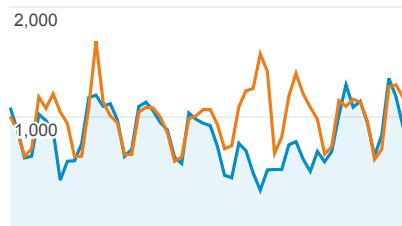

45,368

% of Total: 100.00% (45,368)

Pageviews

Nov 20, 2014 - Jan 14, 2015

72,414

% of Total: 100.00% (72,414)

Sep 25, 2014 - Nov 19, 2014

90,251

% of Total: 100.00% (90,251)

Daily Visits

Nov 20, 2014 - Jan 14, 2015:

● Sessions

Sep 25, 2014 - Nov 19, 2014:

● Sessions

Avg. Time on Site

Nov 20, 2014 - Jan 14, 2015

00:01:05

Avg for View: 00:01:05 (0.00%)

Sep 25, 2014 - Nov 19, 2014

00:01:06

Avg for View: 00:01:06 (0.00%)

Avg. Time on Site

Nov 20, 2014 - Jan 14, 2015:

● Avg. Session Duration

Sep 25, 2014 - Nov 19, 2014:

● Avg. Session Duration

Mobile Visits

Mobile (Including Tablet)	Sessions	Pageviews
---------------------------	----------	-----------

No

Nov 20, 2014 - Jan 14, 2015 34,316 55,614