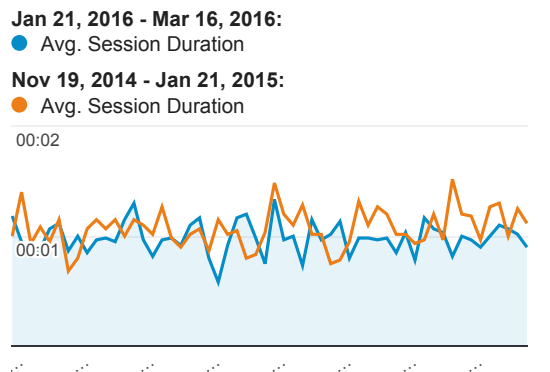

My Dashboard

Jan 21, 2016 - Mar 16, 2016

Compare to: Nov 19, 2014 - Jan 21, 2015

All Users
+0.00% Sessions

Pages/Visit

Daily Visits

Avg. Page Load Time (sec)

Unique Visitors

Avg. Time on Site

Avg. Time on Site

Visits and Pages/Visit by Landing Page

Landing Page	Sessions	Pages / Session
/howto/computers/cut-copy-paste.htm		
Jan 21, 2016 - Mar 16, 2016	33,948	1.04
Nov 19, 2014 - Jan 21, 2015	25,198	1.03
% Change	34.72%	1.19%
/default.htm		
Jan 21, 2016 - Mar 16, 2016	6,274	2.59
Nov 19, 2014 - Jan 21, 2015	7,709	2.58
% Change		

Pageviews

Mobile Visits

Mobile (Including Tablet)	Sessions	Pageviews
No		
Jan 21, 2016 - Mar 16, 2016	45,566	69,107
Nov 19, 2014 - Jan 21, 2015	40,520	65,419
% Change	12.45%	5.64%
Yes		
Jan 21, 2016 - Mar 16, 2016	16,245	23,939
Nov 19, 2014 - Jan 21, 2015	13,562	19,548
% Change	19.78%	22.46%

Social Referral

Total Unique Searches by Search T...

Search Term	Total Unique Searches
Gis	

Traffic Types

■ organic
 ■ direct
 ■ referral
■ social
 ■ email

Jan 21, 2016 - Mar 16, 2016

Nov 19, 2014 - Jan 21, 2015