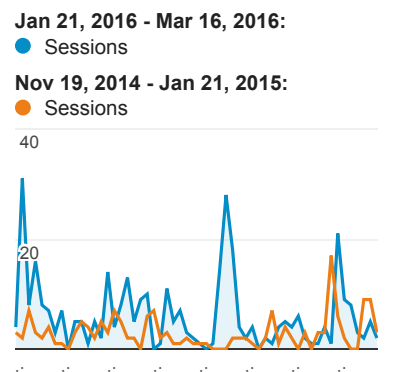

Social Referral

Total Unique Searches by Search T...

Search Term	Total Unique Searches
Gis