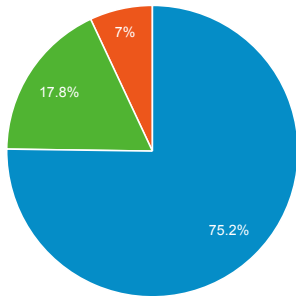

Social Referral

Total Unique Searches by Search T...

Search Term	Total Unique Searches
Gis	

Traffic Types

■ organic
 ■ direct
 ■ referral
■ social
 ■ email

Jan 21, 2016 - Mar 16, 2016

Nov 19, 2014 - Jan 21, 2015