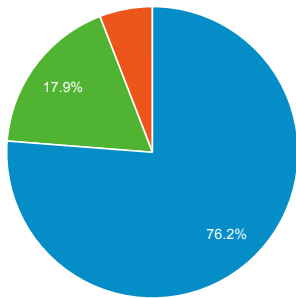

Social Referral

Total Unique Searches by Search T...

Search Term	Total Unique Searches
Gis	

Traffic Types

■ organic
 ■ direct
 ■ referral
■ social
 ■ email

Jan 21, 2016 - Mar 16, 2016

Nov 19, 2014 - Jan 21, 2015