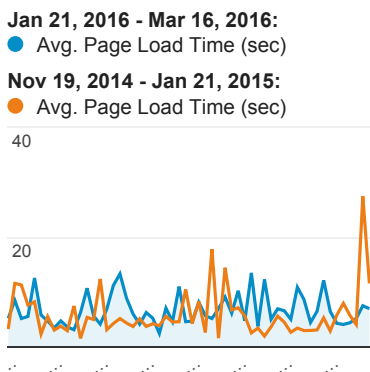

My Dashboard

Jan 21, 2016 - Mar 16, 2016

Compare to: Nov 19, 2014 - Jan 21, 2015

All Users
+0.00% Sessions

Pages/Visit

Daily Visits

Avg. Page Load Time (sec)

Unique Visitors

Avg. Time on Site

Avg. Time on Site

Visits and Pages/Visit by Landing Page

Landing Page	Sessions	Pages / Session
/howto/computers/cut-copy-paste.htm		
Jan 21, 2016 - Mar 16, 2016	33,948	1.04
Nov 19, 2014 - Jan 21, 2015	25,198	1.03
% Change	34.72%	1.19%
/default.htm		
Jan 21, 2016 - Mar 16, 2016	6,274	2.59
Nov 19, 2014 - Jan 21, 2015	7,709	2.58
% Change		

Pageviews

Mobile Visits

Mobile (Including Tablet)	Sessions	Pageviews
No		
Jan 21, 2016 - Mar 16, 2016	45,566	69,107
Nov 19, 2014 - Jan 21, 2015	40,520	65,419
% Change	12.45%	5.64%
Yes		
Jan 21, 2016 - Mar 16, 2016	16,245	23,939
Nov 19, 2014 - Jan 21, 2015	13,562	19,548
% Change	19.78%	22.46%

Social Referral

Total Unique Searches by Search T...

Search Term	Total Unique Searches
Gis	

Traffic Types

■ organic
 ■ direct
 ■ referral
■ social
 ■ email

Jan 21, 2016 - Mar 16, 2016

Nov 19, 2014 - Jan 21, 2015