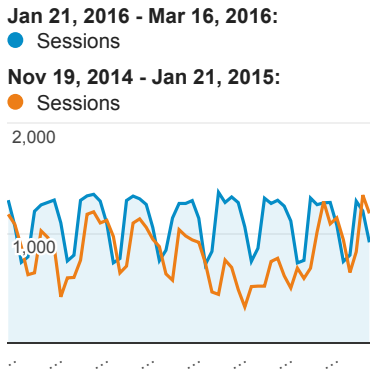

My Dashboard

Jan 21, 2016 - Mar 16, 2016

Compare to: Nov 19, 2014 - Jan 21, 2015

All Users
+0.00% Sessions

Pages/Visit

Daily Visits

Avg. Page Load Time (sec)

Unique Visitors

Avg. Time on Site

Avg. Time on Site

Visits and Pages/Visit by Landing Page

Landing Page	Sessions	Pages / Session
/howto/computers/cut-copy-paste.htm		
Jan 21, 2016 - Mar 16, 2016	33,948	1.04
Nov 19, 2014 - Jan 21, 2015	25,198	1.03
% Change	34.72%	1.19%
/default.htm		
Jan 21, 2016 - Mar 16, 2016	6,274	2.59
Nov 19, 2014 - Jan 21, 2015	7,709	2.58
% Change		

Pageviews

Mobile Visits

Mobile (Including Tablet)	Sessions	Pageviews
No		
Jan 21, 2016 - Mar 16, 2016	45,566	69,107
Nov 19, 2014 - Jan 21, 2015	40,520	65,419
% Change	12.45%	5.64%
Yes		
Jan 21, 2016 - Mar 16, 2016	16,245	23,939
Nov 19, 2014 - Jan 21, 2015	13,562	19,548
% Change	19.78%	22.46%

Social Referral

Total Unique Searches by Search T...

Search Term	Total Unique Searches
Gis	

Traffic Types

■ organic
 ■ direct
 ■ referral
■ social
 ■ email

Jan 21, 2016 - Mar 16, 2016

Nov 19, 2014 - Jan 21, 2015