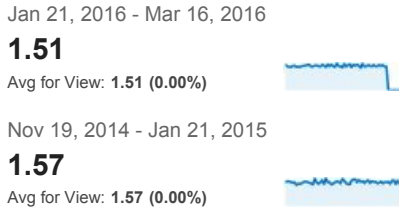

My Dashboard

Jan 21, 2016 - Mar 16, 2016

Compare to: Nov 19, 2014 - Jan 21, 2015

All Users
+0.00% Sessions

Pages/Visit

Daily Visits

Avg. Page Load Time (sec)

Unique Visitors

Avg. Time on Site

Avg. Time on Site

Visits and Pages/Visit by Landing Page

Landing Page	Sessions	Pages / Session
/howto/computers/cut-copy-paste.htm		
Jan 21, 2016 - Mar 16, 2016	33,948	1.04
Nov 19, 2014 - Jan 21, 2015	25,198	1.03
% Change	34.72%	1.19%
/default.htm		
Jan 21, 2016 - Mar 16, 2016	6,274	2.59
Nov 19, 2014 - Jan 21, 2015	7,709	2.58
% Change		