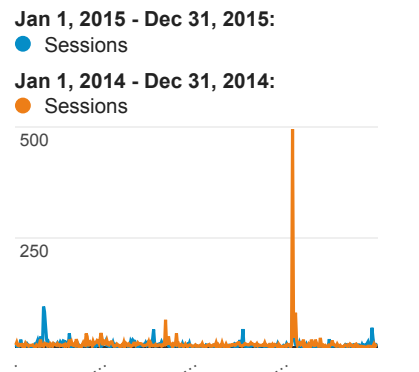

Social Referral