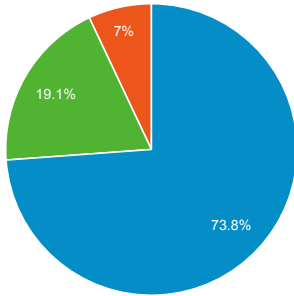

## Social Referral

## Traffic Types

- organic
- direct
- referral
- (not set)
- email
- feed
- Other

Jan 1, 2015 - Dec 31, 2015

Jan 1, 2014 - Dec 31, 2014

/levicoffin/default.htm

Jan 1, 2015 - Dec 31, 2015 13,610 1.53

Jan 1, 2014 - Dec 31, 2014 17,573 1.68