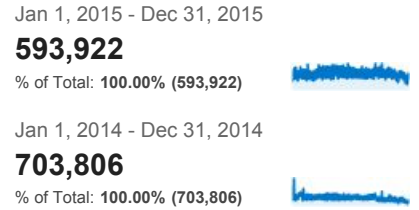

My Dashboard

Jan 1, 2015 - Dec 31, 2015
Compare to: Jan 1, 2014 - Dec 31, 2014

All Sessions
+0.00%

Pages/Visit

Unique Visitors

Pageviews

Daily Visits

Avg. Time on Site

Mobile Visits

Mobile (Including Tablet)	Sessions	Pageviews
No		
Jan 1, 2015 - Dec 31, 2015	282,283	442,455
Jan 1, 2014 - Dec 31, 2014	296,322	513,932
% Change	-4.74%	-13.91%
Yes		
Jan 1, 2015 - Dec 31, 2015	102,021	151,467
Jan 1, 2014 - Dec 31, 2014	115,860	189,874
% Change	-11.94%	-20.23%

Avg. Page Load Time (sec)

Avg. Time on Site

Visits and Pages/Visit by Landing Page

Landing Page	Sessions	Pages / Session
/howto/computers/cut-copy-paste.htm		
Jan 1, 2015 - Dec 31, 2015	188,469	1.04
Jan 1, 2014 - Dec 31, 2014	163,356	1.04
% Change	15.37%	0.22%
/default.htm		
Jan 1, 2015 - Dec 31, 2015	51,801	2.44
Jan 1, 2014 - Dec 31, 2014	62,081	2.74
% Change		

Social Referral