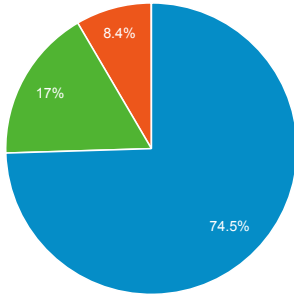

Traffic Types

- organic
- direct
- referral
- (not set)
- email
- feed
- Other

Jan 1, 2015 - Dec 31, 2015