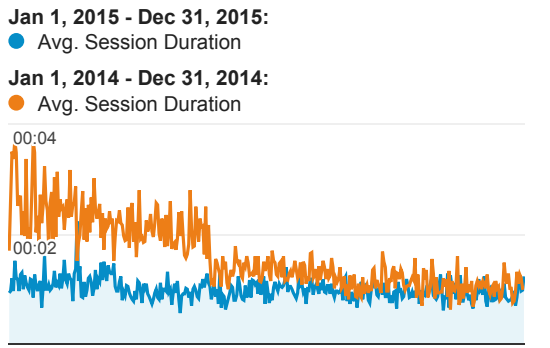

Avg. Time on Site