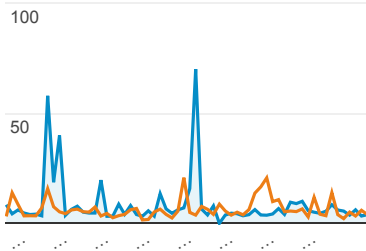

Avg. Page Load Time (sec)

Nov 19, 2015 - Jan 19, 2016:

● Avg. Page Load Time (sec)

Sep 18, 2015 - Nov 18, 2015:

● Avg. Page Load Time (sec)

Visits and Pages/Visit by Landing Page

Landing Page	Sessions	Pages / Session
/howto/computers/cut-copy-paste.htm		
Nov 19, 2015 - Jan 19, 2016	28,246	1.04
Sep 18, 2015 - Nov 18, 2015	34,087	1.05
% Change	-17.14%	-0.88%
/default.htm		
Nov 19, 2015 - Jan 19, 2016	7,367	2.46
Sep 18, 2015 - Nov 18, 2015	10,147	2.29
% Change