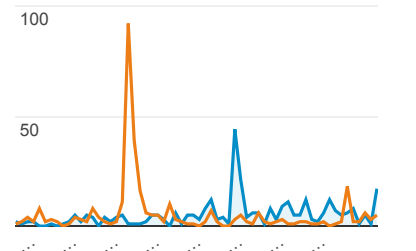

● Avg. Page Load Time (sec)

Sep 18, 2015 - Nov 18, 2015:

● Avg. Page Load Time (sec)

Visits and Pages/Visit by Landing Page

Landing Page	Sessions	Pages / Session
/howto/computers/cut-copy-paste.htm		
Nov 19, 2015 - Jan 19, 2016	28,246	1.04
Sep 18, 2015 - Nov 18, 2015	34,087	1.05
% Change	-17.14%	-0.88%
/default.htm		
Nov 19, 2015 - Jan 19, 2016	7,367	2.46
Sep 18, 2015 - Nov 18, 2015	10,147	2.29
% Change		

Social Referral

Nov 19, 2015 - Jan 19, 2016:

● Sessions

Sep 18, 2015 - Nov 18, 2015:

● Sessions

Total Unique Searches by Search T...

Search Term	Total Unique Searches
Jobs	

Traffic Types