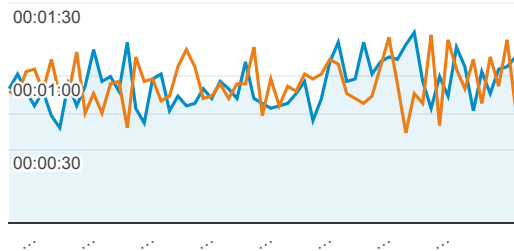

% of Total: 100.00% (104,818)

Daily Visits

Nov 19, 2015 - Jan 19, 2016:

● Sessions

Sep 18, 2015 - Nov 18, 2015:

● Sessions

Avg. Time on Site

Nov 19, 2015 - Jan 19, 2016

00:00:57

Avg for View: 00:00:57 (0.00%)

Sep 18, 2015 - Nov 18, 2015

00:00:57

Avg for View: 00:00:57 (0.00%)

Avg. Time on Site

Nov 19, 2015 - Jan 19, 2016:

● Avg. Session Duration

Sep 18, 2015 - Nov 18, 2015:

● Avg. Session Duration

Mobile Visits

Mobile (Including Tablet)	Sessions	Pageviews
---------------------------	----------	-----------

No

Nov 19, 2015 - Jan 19, 2016	40,234	61,486
-----------------------------	--------	--------