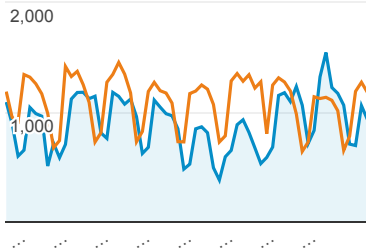

57,305

% of Total: 100.00% (57,305)

Pageviews

Nov 19, 2015 - Jan 19, 2016

84,393

% of Total: 100.00% (84,393)

Sep 18, 2015 - Nov 18, 2015

104,818

% of Total: 100.00% (104,818)

Daily Visits

Nov 19, 2015 - Jan 19, 2016:

● Sessions

Sep 18, 2015 - Nov 18, 2015:

● Sessions

Avg. Time on Site

Nov 19, 2015 - Jan 19, 2016

00:00:57

Avg for View: 00:00:57 (0.00%)

Sep 18, 2015 - Nov 18, 2015

00:00:57

Avg for View: 00:00:57 (0.00%)

Avg. Time on Site

Nov 19, 2015 - Jan 19, 2016:

● Avg. Session Duration