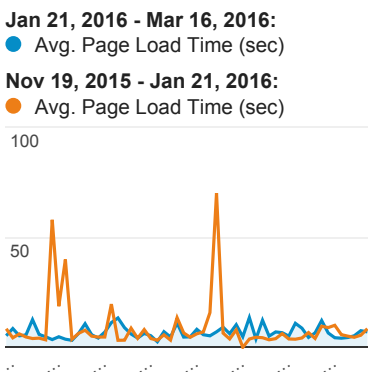

Avg. Page Load Time (sec)