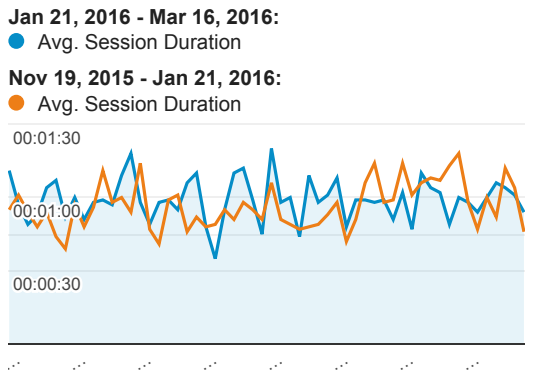

My Dashboard

Jan 21, 2016 - Mar 16, 2016

Compare to: Nov 19, 2015 - Jan 21, 2016

All Users
+0.00% Sessions

Pages/Visit

Daily Visits

Avg. Page Load Time (sec)

Unique Visitors

Avg. Time on Site

Avg. Time on Site

Visits and Pages/Visit by Landing Page

Landing Page	Sessions	Pages / Session
/howto/computers/cut-copy-paste.htm		
Jan 21, 2016 - Mar 16, 2016	33,946	1.04
Nov 19, 2015 - Jan 21, 2016	29,872	1.04
% Change	13.64%	0.00%
/default.htm		
Jan 21, 2016 - Mar 16, 2016	6,274	2.59
Nov 19, 2015 - Jan 21, 2016	7,703	2.47
% Change		

Pageviews

Mobile Visits

Mobile (Including Tablet)	Sessions	Pageviews
No		
Jan 21, 2016 - Mar 16, 2016	45,563	69,103
Nov 19, 2015 - Jan 21, 2016	42,496	65,016
% Change	7.22%	6.29%
Yes		
Jan 21, 2016 - Mar 16, 2016	16,244	23,938
Nov 19, 2015 - Jan 21, 2016	16,154	24,056
% Change	0.56%	-0.49%

Social Referral

Total Unique Searches by Search T...

Search Term	Total Unique Searches
Gis	

Traffic Types

■ organic ■ direct ■ referral
■ social ■ (not set)
■ phatvidz.com

Jan 21, 2016 - Mar 16, 2016

Nov 19, 2015 - Jan 21, 2016