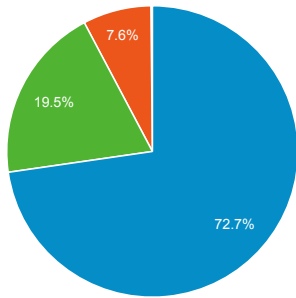

Social Referral

Total Unique Searches by Search T...

Search Term	Total Unique Searches
Gis	

Traffic Types

■ organic ■ direct ■ referral
■ social ■ (not set)
■ phatvidz.com

Jan 21, 2016 - Mar 16, 2016

Nov 19, 2015 - Jan 21, 2016