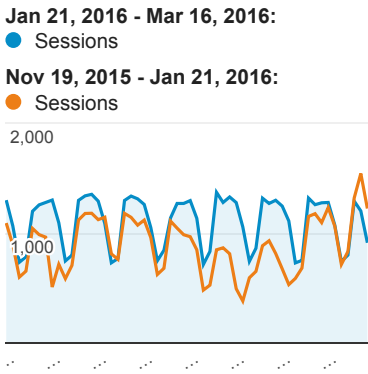

My Dashboard

Jan 21, 2016 - Mar 16, 2016

Compare to: Nov 19, 2015 - Jan 21, 2016

All Users
+0.00% Sessions

Pages/Visit

Daily Visits

Avg. Page Load Time (sec)

Unique Visitors

Avg. Time on Site

Avg. Time on Site

Visits and Pages/Visit by Landing Page

Landing Page	Sessions	Pages / Session
/howto/computers/cut-copy-paste.htm		
Jan 21, 2016 - Mar 16, 2016	33,946	1.04
Nov 19, 2015 - Jan 21, 2016	29,872	1.04
% Change	13.64%	0.00%
/default.htm		
Jan 21, 2016 - Mar 16, 2016	6,274	2.59
Nov 19, 2015 - Jan 21, 2016	7,703	2.47
% Change		

Pageviews

Mobile Visits

Mobile (Including Tablet)	Sessions	Pageviews
No		
Jan 21, 2016 - Mar 16, 2016	45,563	69,103
Nov 19, 2015 - Jan 21, 2016	42,496	65,016
% Change	7.22%	6.29%
Yes		
Jan 21, 2016 - Mar 16, 2016	16,244	23,938
Nov 19, 2015 - Jan 21, 2016	16,154	24,056
% Change	0.56%	-0.49%