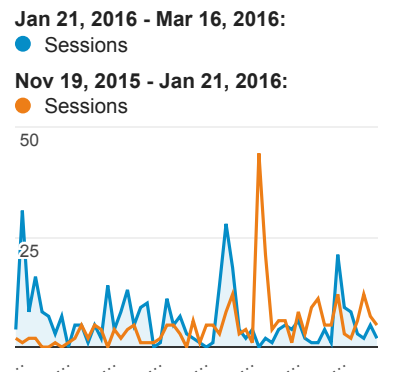

Social Referral

Total Unique Searches by Search T...

Search Term	Total Unique Searches
Gis