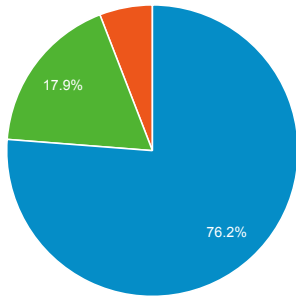

Social Referral

Total Unique Searches by Search T...

Search Term	Total Unique Searches
Gis	

Traffic Types

■ organic ■ direct ■ referral
■ social ■ (not set)
■ phatvidz.com

Jan 21, 2016 - Mar 16, 2016

Nov 19, 2015 - Jan 21, 2016