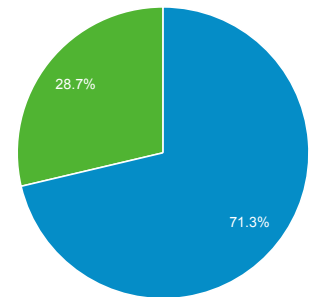

41,786 vs 55,590

Users

-32.80%

30,898 vs 45,980

Pageviews

-22.18%

68,193 vs 87,628

Pages / Session

% New Sessions

-10.76%

71.31% vs 79.91%

New Visitor Returning Visitor

May 16, 2017 - Jul 19, 2017

May 16, 2016 - Jul 19, 2016

Language

Sessions % Sessions

Language	Period	Sessions	% Sessions
1. en-us	May 16, 2017 - Jul 19, 2017	37,939	90.79%
	May 16, 2016 - Jul 19, 2016	50,551	90.94%
	% Change	-24.95%	-0.16%
2. en-gb	May 16, 2017 - Jul 19, 2017	1,603	3.84%
	May 16, 2016 - Jul 19, 2016	2,066	3.72%
	% Change	-22.41%	3.22%
3. en	May 16, 2017 - Jul 19, 2017	268	0.64%
	May 16, 2016 - Jul 19, 2016	331	0.60%
	% Change	-19.03%	7.71%
4. en-au	May 16, 2017 - Jul 19, 2017		