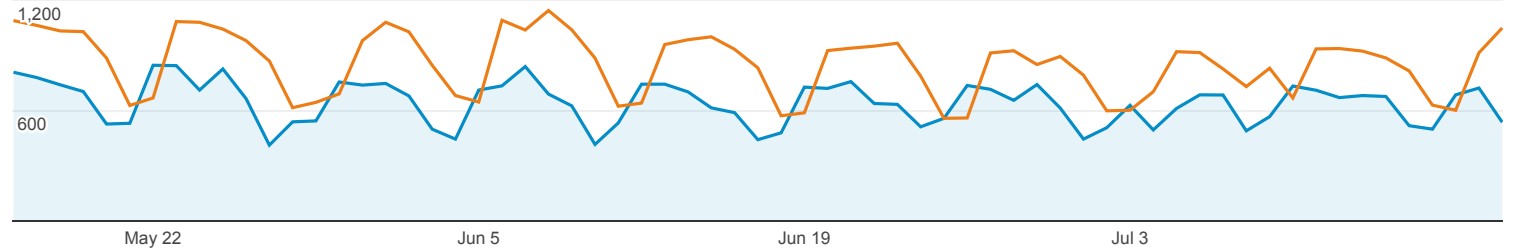

Audience Overview

All Users
+0.00% Sessions

May 16, 2017 - Jul 19, 2017
Compare to: May 16, 2016 - Jul 19, 2016

Overview

May 16, 2017 - Jul 19, 2017: Sessions

May 16, 2016 - Jul 19, 2016: Sessions

Sessions

-24.83%

41,786 vs 55,590

Users

-32.80%

30,898 vs 45,980

Pageviews

-22.18%

68,193 vs 87,628

Pages / Session

3.53%

1.63 vs 1.58

Avg. Session Duration

-1.40%

00:01:03 vs 00:01:04

Bounce Rate

-0.89%

78.13% vs 78.83%