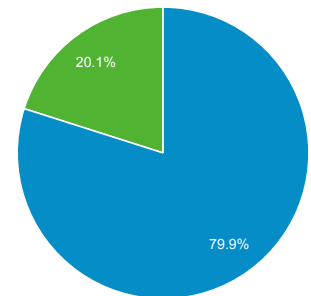

% New Sessions

-10.76%

71.31% vs 79.91%

New Visitor Returning Visitor

May 16, 2017 - Jul 19, 2017

May 16, 2016 - Jul 19, 2016

Language

Sessions % Sessions

Language	Period	Sessions	% Sessions
1. en-us	May 16, 2017 - Jul 19, 2017	37,939	90.79%
	May 16, 2016 - Jul 19, 2016	50,551	90.94%
	% Change	-24.95%	-0.16%
2. en-gb	May 16, 2017 - Jul 19, 2017	1,603	3.84%
	May 16, 2016 - Jul 19, 2016	2,066	3.72%
	% Change	-22.41%	3.22%
3. en	May 16, 2017 - Jul 19, 2017	268	0.64%
	May 16, 2016 - Jul 19, 2016	331	0.60%
	% Change	-19.03%	7.71%
4. en-au	May 16, 2017 - Jul 19, 2017		