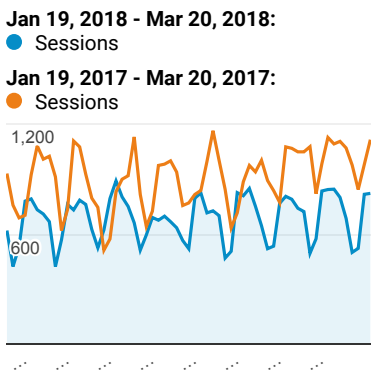

My Dashboard

Jan 19, 2018 - Mar 20, 2018
Compare to: Jan 19, 2017 - Mar 20, 2017

All Users
+0.00% Sessions

Pages/Visit

Unique Visitors

Pageviews

Daily Visits

Avg. Time on Site

Mobile Visits

Mobile (Including Tablet)	Sessions	Pageviews
No		
Jan 19, 2018 - Mar 20, 2018	28,849	43,322
Jan 19, 2017 - Mar 20, 2017	39,581	59,399
% Change	-27.11%	-27.07%
Yes		
Jan 19, 2018 - Mar 20, 2018	12,871	19,271
Jan 19, 2017 - Mar 20, 2017	15,586	22,874
% Change	-17.42%	-15.75%

Avg. Page Load Time (sec)

Avg. Time on Site

Traffic Types

organic direct referral

Jan 19, 2018 - Mar 20, 2018

Visits and Pages/Visit by Landing Page

Landing Page	Sessions	Pages / Session
/howto/computers/cut-copy-paste.htm		
Jan 19, 2018 - Mar 20, 2018	17,631	1.04
Jan 19, 2017 - Mar 20, 2017	22,325	1.04
% Change	-21.03%	-0.16%
/default.htm		
Jan 19, 2018 - Mar 20, 2018	6,305	2.14
Jan 19, 2017 - Mar 20, 2017	5,660	2.55
% Change	11.40%	-16.29%
/cgi-bin/calendar.pl?calendar=default&style=List		
Jan 19, 2018 - Mar 20, 2018	5,489	1.26
Jan 19, 2017 - Mar 20, 2017	9,871	1.22
% Change	-44.39%	3.53%