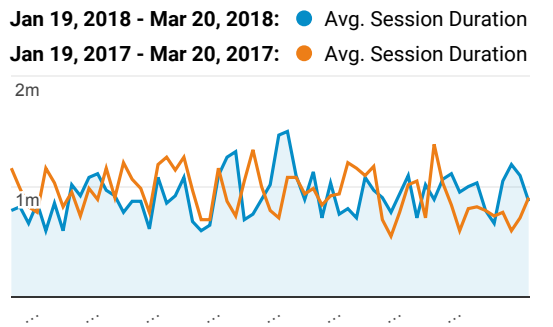

My Dashboard

Jan 19, 2018 - Mar 20, 2018
Compare to: Jan 19, 2017 - Mar 20, 2017

All Users
+0.00% Sessions

Pages/Visit

Unique Visitors

Pageviews

Daily Visits

Avg. Time on Site

Mobile Visits

Mobile (Including Tablet)	Sessions	Pageviews
No		
Jan 19, 2018 - Mar 20, 2018	28,849	43,322
Jan 19, 2017 - Mar 20, 2017	39,581	59,399
% Change	-27.11%	-27.07%
Yes		
Jan 19, 2018 - Mar 20, 2018	12,871	19,271
Jan 19, 2017 - Mar 20, 2017	15,586	22,874
% Change	-17.42%	-15.75%

Avg. Page Load Time (sec)

Avg. Time on Site

Traffic Types

organic direct referral

Jan 19, 2018 - Mar 20, 2018

Visits and Pages/Visit by Landing Page

Landing Page	Sessions	Pages / Session
/howto/computers/cut-copy-paste.htm		
Jan 19, 2018 - Mar 20, 2018	17,631	1.04
Jan 19, 2017 - Mar 20, 2017	22,325	1.04
% Change	-21.03%	-0.16%
/default.htm		
Jan 19, 2018 - Mar 20, 2018	6,305	2.14
Jan 19, 2017 - Mar 20, 2017	5,660	2.55
% Change	11.40%	-16.29%
/cgi-bin/calendar.pl?calendar=default&style=List		
Jan 19, 2018 - Mar 20, 2018	5,489	1.26
Jan 19, 2017 - Mar 20, 2017	9,871	1.22
% Change	-44.39%	3.53%