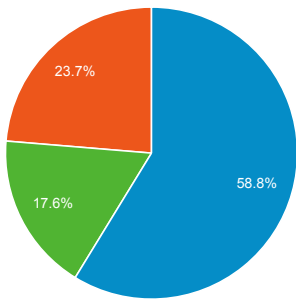

Jan 19, 2017 - Mar 20, 2017

/levicoffin/default.htm	Jan 19, 2017 - Mar 20, 2017			3
	Jan 19, 2018 - Mar 20, 2018	1,732	1.49	
	Jan 19, 2017 - Mar 20, 2017	2,839	1.54	
% Change		-38.99%	-3.47%	
/employment/default.htm	Jan 19, 2018 - Mar 20, 2018	612	2.77	100.00%
	Jan 19, 2017 - Mar 20, 2017	833	2.73	
% Change		-26.53%	1.31%	
/facts/starr-piano.htm	Jan 19, 2018 - Mar 20, 2018	448	1.61	50.00%
	Jan 19, 2017 - Mar 20, 2017	562	1.80	
% Change		-20.28%	-10.57%	
/news/obits/default.htm	Jan 19, 2018 - Mar 20, 2018	391	1.63	100.00%
	Jan 19, 2017 - Mar 20, 2017	0	0.00	
% Change		100.00%	100.00%	
/calendar/default.htm	Jan 19, 2018 - Mar 20, 2018	294	4.70	100.00%
	Jan 19, 2017 - Mar 20, 2017	235	5.09	
% Change		25.11%	-7.71%	
/maps/default.htm	Jan 19, 2018 - Mar 20, 2018	268	3.32	100.00%
	Jan 19, 2017 - Mar 20, 2017	242	3.30	
% Change		10.74%	0.60%	
/socialservices/aa.htm	Jan 19, 2018 - Mar 20, 2018	245	1.19	100.00%
	Jan 19, 2017 - Mar 20, 2017	355	1.24	
% Change		-30.99%	-3.84%	
	Jan 19, 2017 - Mar 20, 2017			3
Gis	Jan 19, 2018 - Mar 20, 2018			6
	Jan 19, 2017 - Mar 20, 2017			3
% Change				100.00%
jobs	Jan 19, 2018 - Mar 20, 2018			3
	Jan 19, 2017 - Mar 20, 2017			2
% Change				50.00%
Aa	Jan 19, 2018 - Mar 20, 2018			2
	Jan 19, 2017 - Mar 20, 2017			0
% Change				100.00%
Addiction	Jan 19, 2018 - Mar 20, 2018			2
	Jan 19, 2017 - Mar 20, 2017			0
% Change				100.00%
cache:zD1AJlrjTl4J:www.waynet.org/howto/computers/cut-copy-paste.htm	Jan 19, 2018 - Mar 20, 2018			2
	Jan 19, 2017 - Mar 20, 2017			0
% Change				100.00%
captain jonathan walker	Jan 19, 2018 - Mar 20, 2018			2
	Jan 19, 2017 - Mar 20, 2017			0
% Change				100.00%
Court records	Jan 19, 2018 - Mar 20, 2018			2
	Jan 19, 2017 - Mar 20, 2017			0
% Change				100.00%
Mcguire mansion	Jan 19, 2018 - Mar 20, 2018			2
	Jan 19, 2017 - Mar 20, 2017			0
% Change				100.00%
meltdown	Jan 19, 2018 - Mar 20, 2018			2
	Jan 19, 2017 - Mar 20, 2017			0
% Change				100.00%