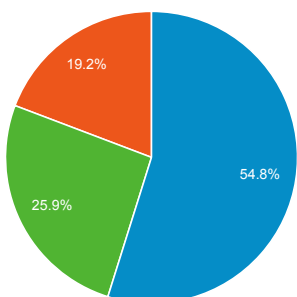

Avg. Page Load Time (sec)

Avg. Time on Site

Traffic Types

organic direct referral

Jan 19, 2018 - Mar 20, 2018

Visits and Pages/Visit by Landing Page

Landing Page	Sessions	Pages / Session
/howto/computers/cut-copy-paste.htm		
Jan 19, 2018 - Mar 20, 2018	17,631	1.04
Jan 19, 2017 - Mar 20, 2017	22,325	1.04
% Change	-21.03%	-0.16%
/default.htm		
Jan 19, 2018 - Mar 20, 2018	6,305	2.14
Jan 19, 2017 - Mar 20, 2017	5,660	2.55
% Change	11.40%	-16.29%
/cgi-bin/calendar.pl?calendar=default&style=List		
Jan 19, 2018 - Mar 20, 2018	5,489	1.26
Jan 19, 2017 - Mar 20, 2017	9,871	1.22
% Change	-44.39%	3.53%