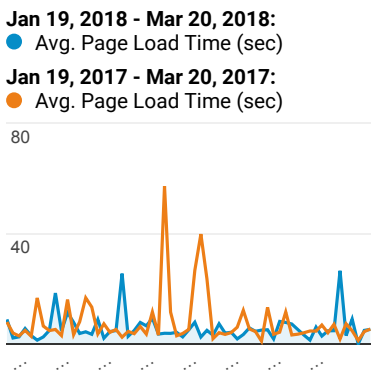

Mobile Visits

Mobile (Including Tablet)	Sessions	Pageviews
No		
Jan 19, 2018 - Mar 20, 2018	28,849	43,322
Jan 19, 2017 - Mar 20, 2017	39,581	59,399
% Change	-27.11%	-27.07%
Yes		
Jan 19, 2018 - Mar 20, 2018	12,871	19,271
Jan 19, 2017 - Mar 20, 2017	15,586	22,874
% Change	-17.42%	-15.75%

Avg. Page Load Time (sec)

Avg. Time on Site

Traffic Types

organic direct referral

Jan 19, 2018 - Mar 20, 2018

Visits and Pages/Visit by Landing Page

Landing Page	Sessions	Pages / Session
/howto/computers/cut-copy-paste.htm		
Jan 19, 2018 - Mar 20, 2018	17,631	1.04
Jan 19, 2017 - Mar 20, 2017	22,325	1.04
% Change	-21.03%	-0.16%
/default.htm		
Jan 19, 2018 - Mar 20, 2018	6,305	2.14
Jan 19, 2017 - Mar 20, 2017	5,660	2.55
% Change	11.40%	-16.29%
/cgi-bin/calendar.pl?calendar=default&style=List		
Jan 19, 2018 - Mar 20, 2018	5,489	1.26
Jan 19, 2017 - Mar 20, 2017	9,871	1.22
% Change	-44.39%	3.53%