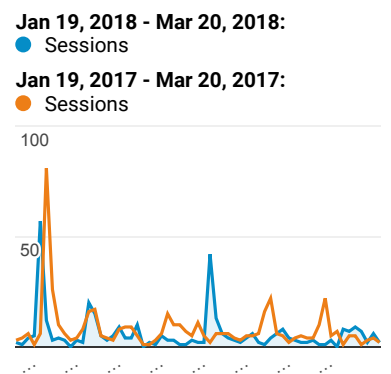

Social Referral

Total Unique Searches by Search T...

Search Term	Total Unique Searches
Jobs	
Jan 19, 2018 - Mar 20, 2018	12