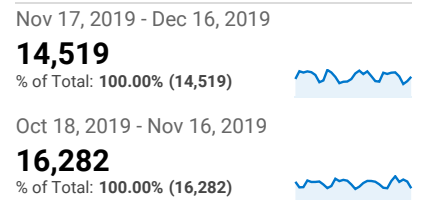

Unique Visitors

Users by User Type

User Type	Users
New Visitor	
Nov 17, 2019 - Dec 16, 2019	13,870
Oct 18, 2019 - Nov 16, 2019	15,485
% Change	-10.43%
Returning Visitor	
Nov 17, 2019 - Dec 16, 2019	1,848
Oct 18, 2019 - Nov 16, 2019	2,354
% Change	-21.50%