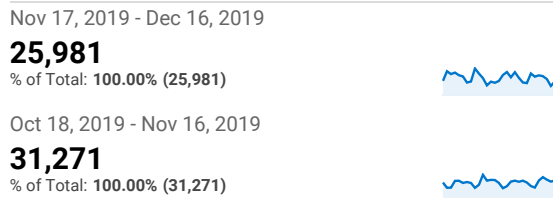

Top Twenty

Nov 17, 2019 - Dec 16, 2019
Compare to: Oct 18, 2019 - Nov 16, 2019

All Users
+0.00% Sessions

Pageviews and Unique Pageviews b...

Page	Pageviews	Unique Pageviews
/howto/computers/cut-copy-paste.htm		
Nov 17, 2019 - Dec 16, 2019	7,959	7,665
Oct 18, 2019 - Nov 16, 2019	8,493	8,178
% Change	-6.29%	-6.27%
/default.htm		
Nov 17, 2019 - Dec 16, 2019	3,479	2,740
Oct 18, 2019 - Nov 16, 2019	3,982	3,264
% Change	-12.63%	-16.05%
/employment/default.htm		
Nov 17, 2019 - Dec 16, 2019	1,551	491
Oct 18, 2019 - Nov 16, 2019	1,657	486
% Change	-6.40%	1.03%
/levicoffin/default.htm		
Nov 17, 2019 - Dec 16, 2019	1,012	672
Oct 18, 2019 - Nov 16, 2019	1,330	861
% Change	-23.91%	-21.95%
/news/obits/default.htm		
Nov 17, 2019 - Dec 16, 2019	765	484
Oct 18, 2019 - Nov 16, 2019	714	472
% Change	7.14%	2.54%
/news/default.htm		
Nov 17, 2019 - Dec 16, 2019	663	420
Oct 18, 2019 - Nov 16, 2019	694	398
% Change	-4.47%	5.53%
/facts/starr-piano.htm		
Nov 17, 2019 - Dec 16, 2019	554	349
Oct 18, 2019 - Nov 16, 2019	565	339
% Change	-1.95%	2.95%

Pageviews

Sessions and % New Sessions by Default Channel ...

Default Channel Grouping	Sessions	% New Sessions
Organic Search		
Nov 17, 2019 - Dec 16, 2019	11,863	83.59%
Oct 18, 2019 - Nov 16, 2019	13,345	83.18%
% Change	-11.11%	0.48%
Direct		
Nov 17, 2019 - Dec 16, 2019	4,108	71.06%
Oct 18, 2019 - Nov 16, 2019	4,457	70.88%
% Change	-7.83%	0.25%
Referral		
Nov 17, 2019 - Dec 16, 2019	1,039	75.75%
Oct 18, 2019 - Nov 16, 2019	1,601	60.46%
% Change	-35.10%	25.28%
Social		
Nov 17, 2019 - Dec 16, 2019	106	79.25%
Oct 18, 2019 - Nov 16, 2019	404	70.30%
% Change	-73.76%	12.73%

Pageviews by Page

Page	Pageviews
/howto/computers/cut-copy-paste.htm	
Nov 17, 2019 - Dec 16, 2019	7,959
Oct 18, 2019 - Nov 16, 2019	8,493
% Change	-6.29%
/default.htm	
Nov 17, 2019 - Dec 16, 2019	3,479
Oct 18, 2019 - Nov 16, 2019	3,982
% Change	-12.63%
/employment/default.htm	
Nov 17, 2019 - Dec 16, 2019	1,551
Oct 18, 2019 - Nov 16, 2019	1,657
% Change	-6.40%