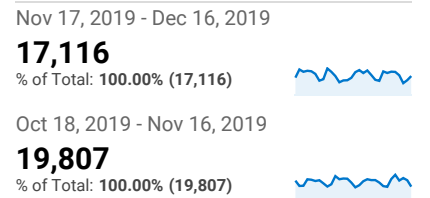

Top Twenty

Nov 17, 2019 - Dec 16, 2019
Compare to: Oct 18, 2019 - Nov 16, 2019

All Users
+0.00% Sessions

Pageviews and Unique Pageviews b...

Page	Pageviews	Unique Pageviews
/howto/computers/cut-copy-paste.htm		
Nov 17, 2019 - Dec 16, 2019	7,959	7,665
Oct 18, 2019 - Nov 16, 2019	8,493	8,178
% Change	-6.29%	-6.27%
/default.htm		
Nov 17, 2019 - Dec 16, 2019	3,479	2,740
Oct 18, 2019 - Nov 16, 2019	3,982	3,264
% Change	-12.63%	-16.05%
/employment/default.htm		
Nov 17, 2019 - Dec 16, 2019	1,551	491
Oct 18, 2019 - Nov 16, 2019	1,657	486
% Change	-6.40%	1.03%
/levicoffin/default.htm		
Nov 17, 2019 - Dec 16, 2019	1,012	672
Oct 18, 2019 - Nov 16, 2019	1,330	861
% Change	-23.91%	-21.95%
/news/obits/default.htm		
Nov 17, 2019 - Dec 16, 2019	765	484
Oct 18, 2019 - Nov 16, 2019	714	472
% Change	7.14%	2.54%
/news/default.htm		
Nov 17, 2019 - Dec 16, 2019	663	420
Oct 18, 2019 - Nov 16, 2019	694	398
% Change	-4.47%	5.53%
/facts/starr-piano.htm		
Nov 17, 2019 - Dec 16, 2019	554	349
Oct 18, 2019 - Nov 16, 2019	565	339
% Change	-1.95%	2.95%

Pageviews

Sessions and % New Sessions by Default Channel ...

Default Channel Grouping	Sessions	% New Sessions
Organic Search		
Nov 17, 2019 - Dec 16, 2019	11,863	83.59%
Oct 18, 2019 - Nov 16, 2019	13,345	83.18%
% Change	-11.11%	0.48%
Direct		
Nov 17, 2019 - Dec 16, 2019	4,108	71.06%
Oct 18, 2019 - Nov 16, 2019	4,457	70.88%
% Change	-7.83%	0.25%
Referral		
Nov 17, 2019 - Dec 16, 2019	1,039	75.75%
Oct 18, 2019 - Nov 16, 2019	1,601	60.46%
% Change	-35.10%	25.28%
Social		
Nov 17, 2019 - Dec 16, 2019	106	79.25%
Oct 18, 2019 - Nov 16, 2019	404	70.30%
% Change	-73.76%	12.73%

Pageviews by Page