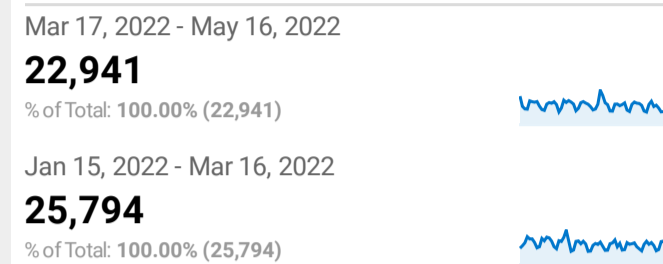

Top Twenty

Mar 17, 2022 - May 16, 2022

Compare to: Jan 15, 2022 - Mar 16, 2022

All Users
+0.00% Sessions

Pageviews and Unique Pageviews by Page

Page	Pageviews	Unique Pageviews
/howto/computers/cut-copy-paste.htm		
Mar 17, 2022 - May 16, 2022	7,980	7,706
Jan 15, 2022 - Mar 16, 2022	10,720	10,340
% Change	-25.56%	-25.47%
/default.htm		
Mar 17, 2022 - May 16, 2022	4,779	3,606
Jan 15, 2022 - Mar 16, 2022	4,379	3,418
% Change	9.13%	5.50%
/news/obits/default.htm		
Mar 17, 2022 - May 16, 2022	3,434	2,270
Jan 15, 2022 - Mar 16, 2022	3,966	2,688
% Change	-13.41%	-15.55%
/employment/default.htm		
Mar 17, 2022 - May 16, 2022	1,469	511
Jan 15, 2022 - Mar 16, 2022	1,923	631
% Change	-23.61%	-19.02%
/news/default.htm		
Mar 17, 2022 - May 16, 2022	1,182	957
Jan 15, 2022 - Mar 16, 2022	1,247	990
% Change	-5.21%	-3.33%
/levicoffin/default.htm		
Mar 17, 2022 - May 16, 2022	1,119	842
Jan 15, 2022 - Mar 16, 2022	951	720
% Change	17.67%	16.94%
/government/default.htm		
Mar 17, 2022 - May 16, 2022	808	653
Jan 15, 2022 - Mar 16, 2022	811	624
% Change	-0.37%	4.65%
/facts/starr-piano.htm		
Mar 17, 2022 - May 16, 2022	676	452
Jan 15, 2022 - Mar 16, 2022	611	423
% Change	10.64%	6.86%
/events/default.htm		
Mar 17, 2022 - May 16, 2022	446	357
Jan 15, 2022 - Mar 16, 2022	331	264
% Change	34.74%	35.23%
/facts/hoosiersnest.htm		

Pageviews

Sessions and % New Sessions by Default Channel Grouping