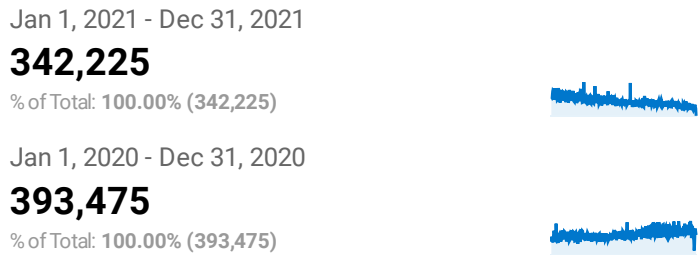

Top Twenty

Jan
Compa

All Users
+0.00% Sessions

Pageviews and Unique Pageviews b...

Page	Pageviews	Unique Pageviews
/howto/computers/cut-copy-paste.htm		
Jan 1, 2021 - Dec 31, 2021	137,753	131,982
Jan 1, 2020 - Dec 31, 2020	169,617	161,985
% Change	-18.79%	-18.52%
/default.htm		
Jan 1, 2021 - Dec 31, 2021	29,504	22,584
Jan 1, 2020 - Dec 31, 2020	27,130	21,727
% Change	8.75%	3.94%
/news/obits/default.htm		
Jan 1, 2021 - Dec 31, 2021	16,251	10,403
Jan 1, 2020 - Dec 31, 2020	14,481	8,675
% Change	12.22%	19.92%
/employment/default.htm		
Jan 1, 2021 - Dec 31, 2021	10,902	3,761
Jan 1, 2020 - Dec 31, 2020	15,067	4,674
% Change	-27.64%	-19.53%
/news/default.htm		
Jan 1, 2021 - Dec 31, 2021	10,023	6,939
Jan 1, 2020 - Dec 31, 2020	10,098	6,008
% Change	-0.74%	15.50%

Pageviews

Sessions

Sessions and % New Sessions by Default Channel...

Default Channel Grouping	Sessions	% New Sessions
Organic Search		
Jan 1, 2021 - Dec 31, 2021	193,673	85.32%
Jan 1, 2020 - Dec 31, 2020	217,111	85.97%
% Change	-10.80%	-0.76%
Direct		
Jan 1, 2021 - Dec 31, 2021	43,816	61.43%
Jan 1, 2020 - Dec 31, 2020	52,310	65.15%
% Change	-16.24%	-5.71%
Referral		
Jan 1, 2021 - Dec 31, 2021	5,298	73.59%
Jan 1, 2020 - Dec 31, 2020	6,408	78.93%
% Change	-17.32%	-6.76%
Social		
Jan 1, 2021 - Dec 31, 2021	3,180	90.09%
Jan 1, 2020 - Dec 31, 2020	2,703	89.97%
% Change	17.65%	0.13%
(Other)		
Jan 1, 2021 - Dec 31, 2021	7	71.43%
Jan 1, 2020 - Dec 31, 2020	13	92.31%